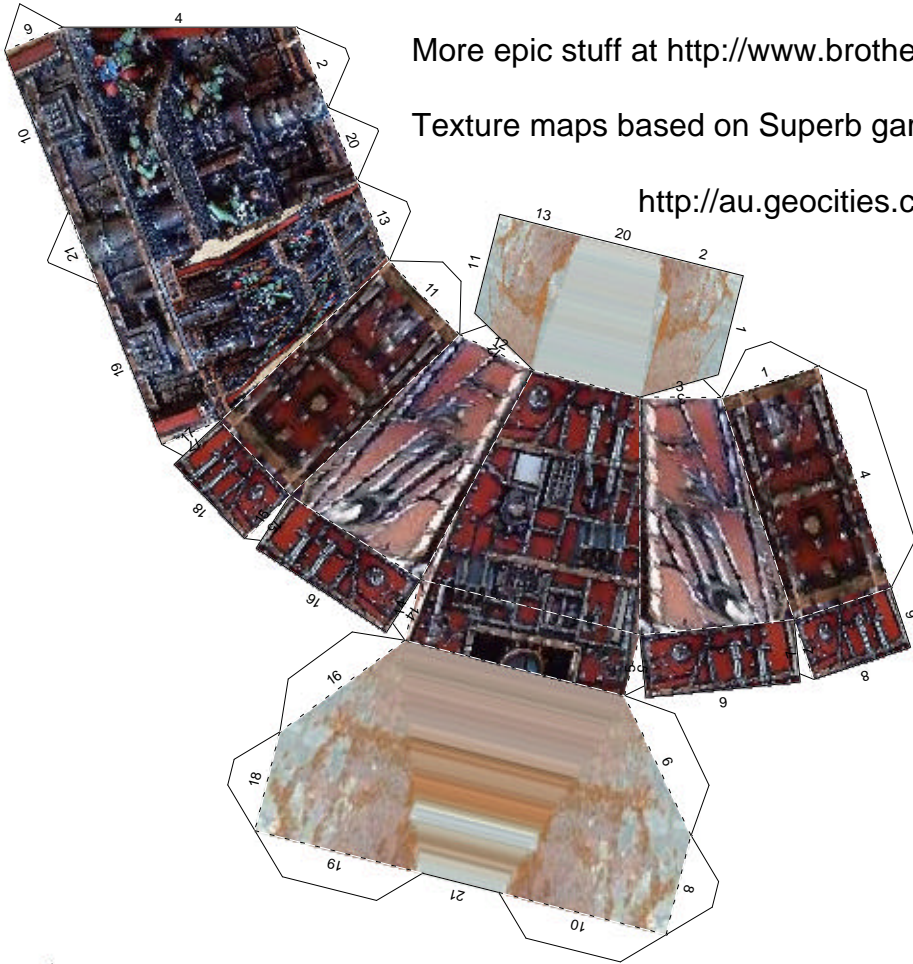

More epic stuff at <http://www.brothersdigital.com/~csmith/epic>

Texture maps based on Superb gargant to be found at:

<http://au.geocities.com/markconz/index.html>

"Orgami" Gargant by Chuck Smith

SupaZap Top

Shoulder Pads

Supazap Btm

head

Some flaps may have to be trimmed

Feet

Chimneys

Red lines are glue lines

Head is already glued in figure to right.