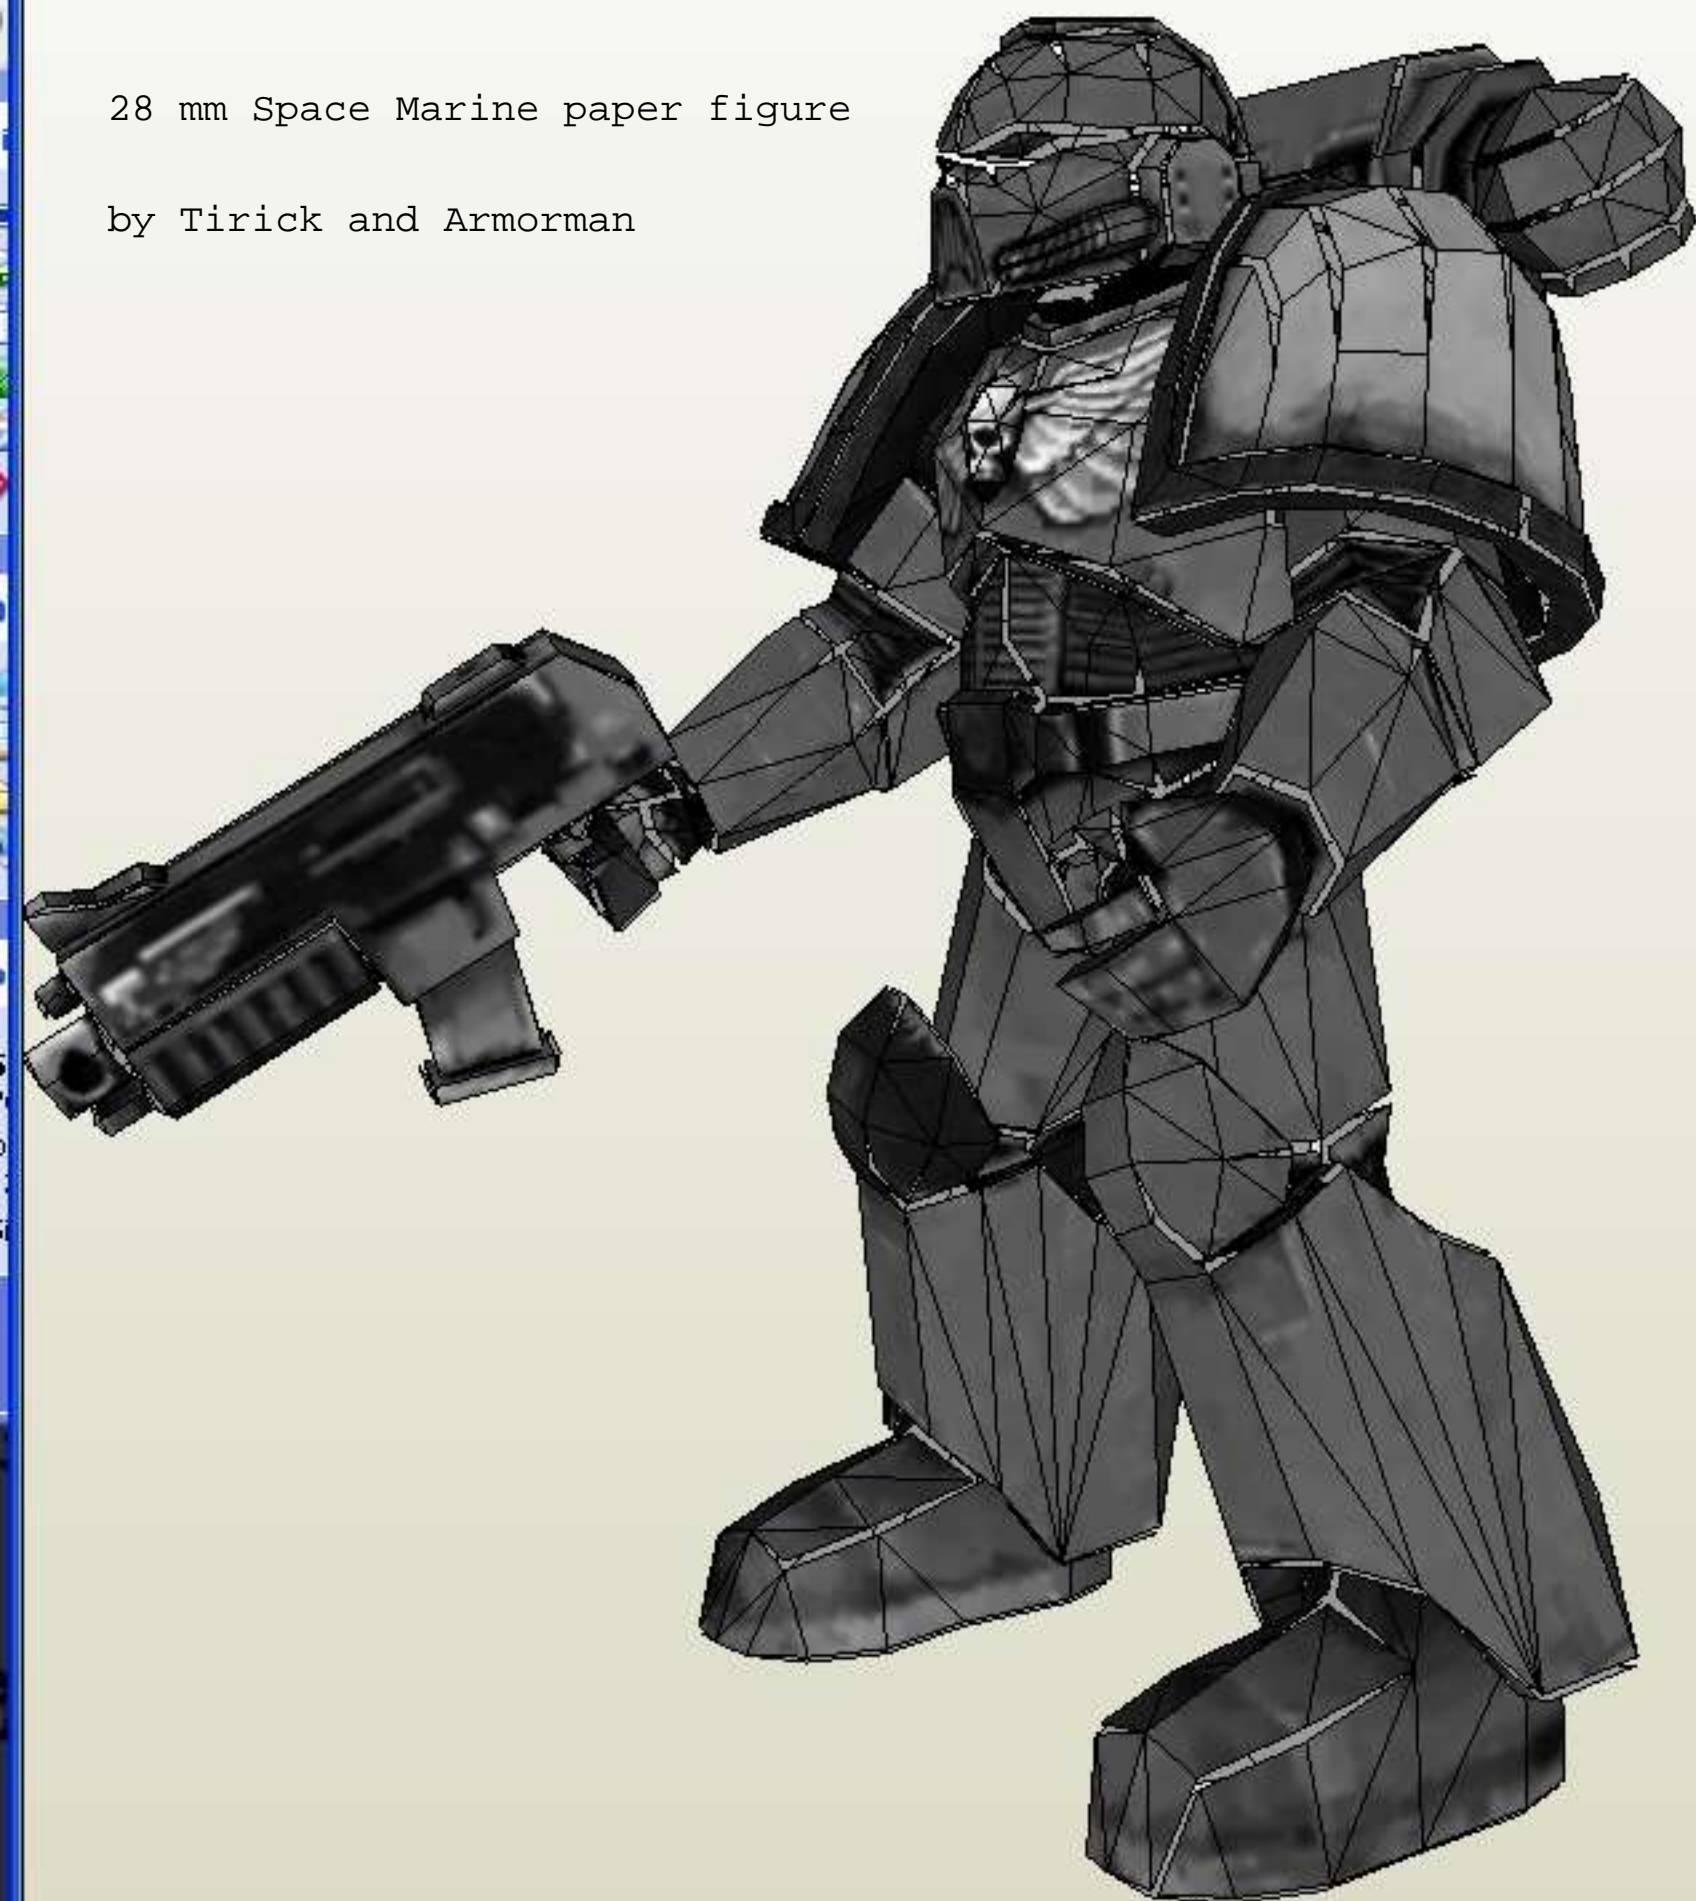

28 mm Space Marine paper figure

by Tirick and Armorman

neck

helmet

collar

shoulder pad trim

torso

L arm